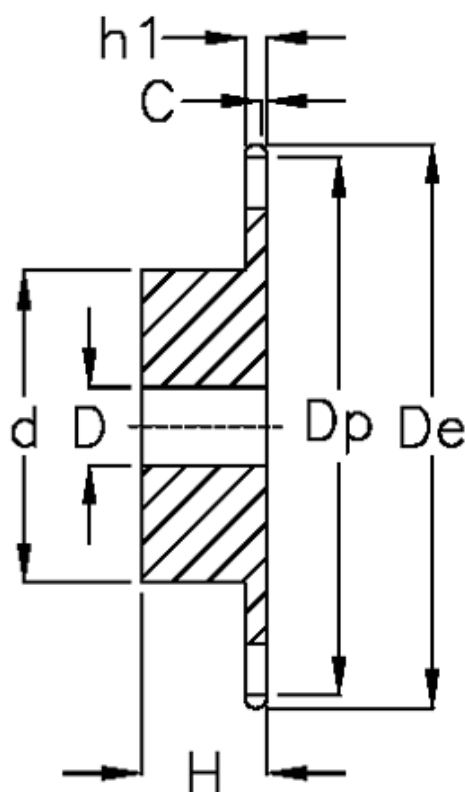

Article number: 616011002076

Description: Sprocket 05 B-1 Z=76 simplex  
predrilled

## Measures

C = 1  
d = 80  
D =  $20 \pm 0,5$

De = 197.7  
Dp = 193.59

For chain size = 8 x 3,0 mm

For chain type = 05 B-1

H = 25

h1 = 2.8

Number of teeth = 76